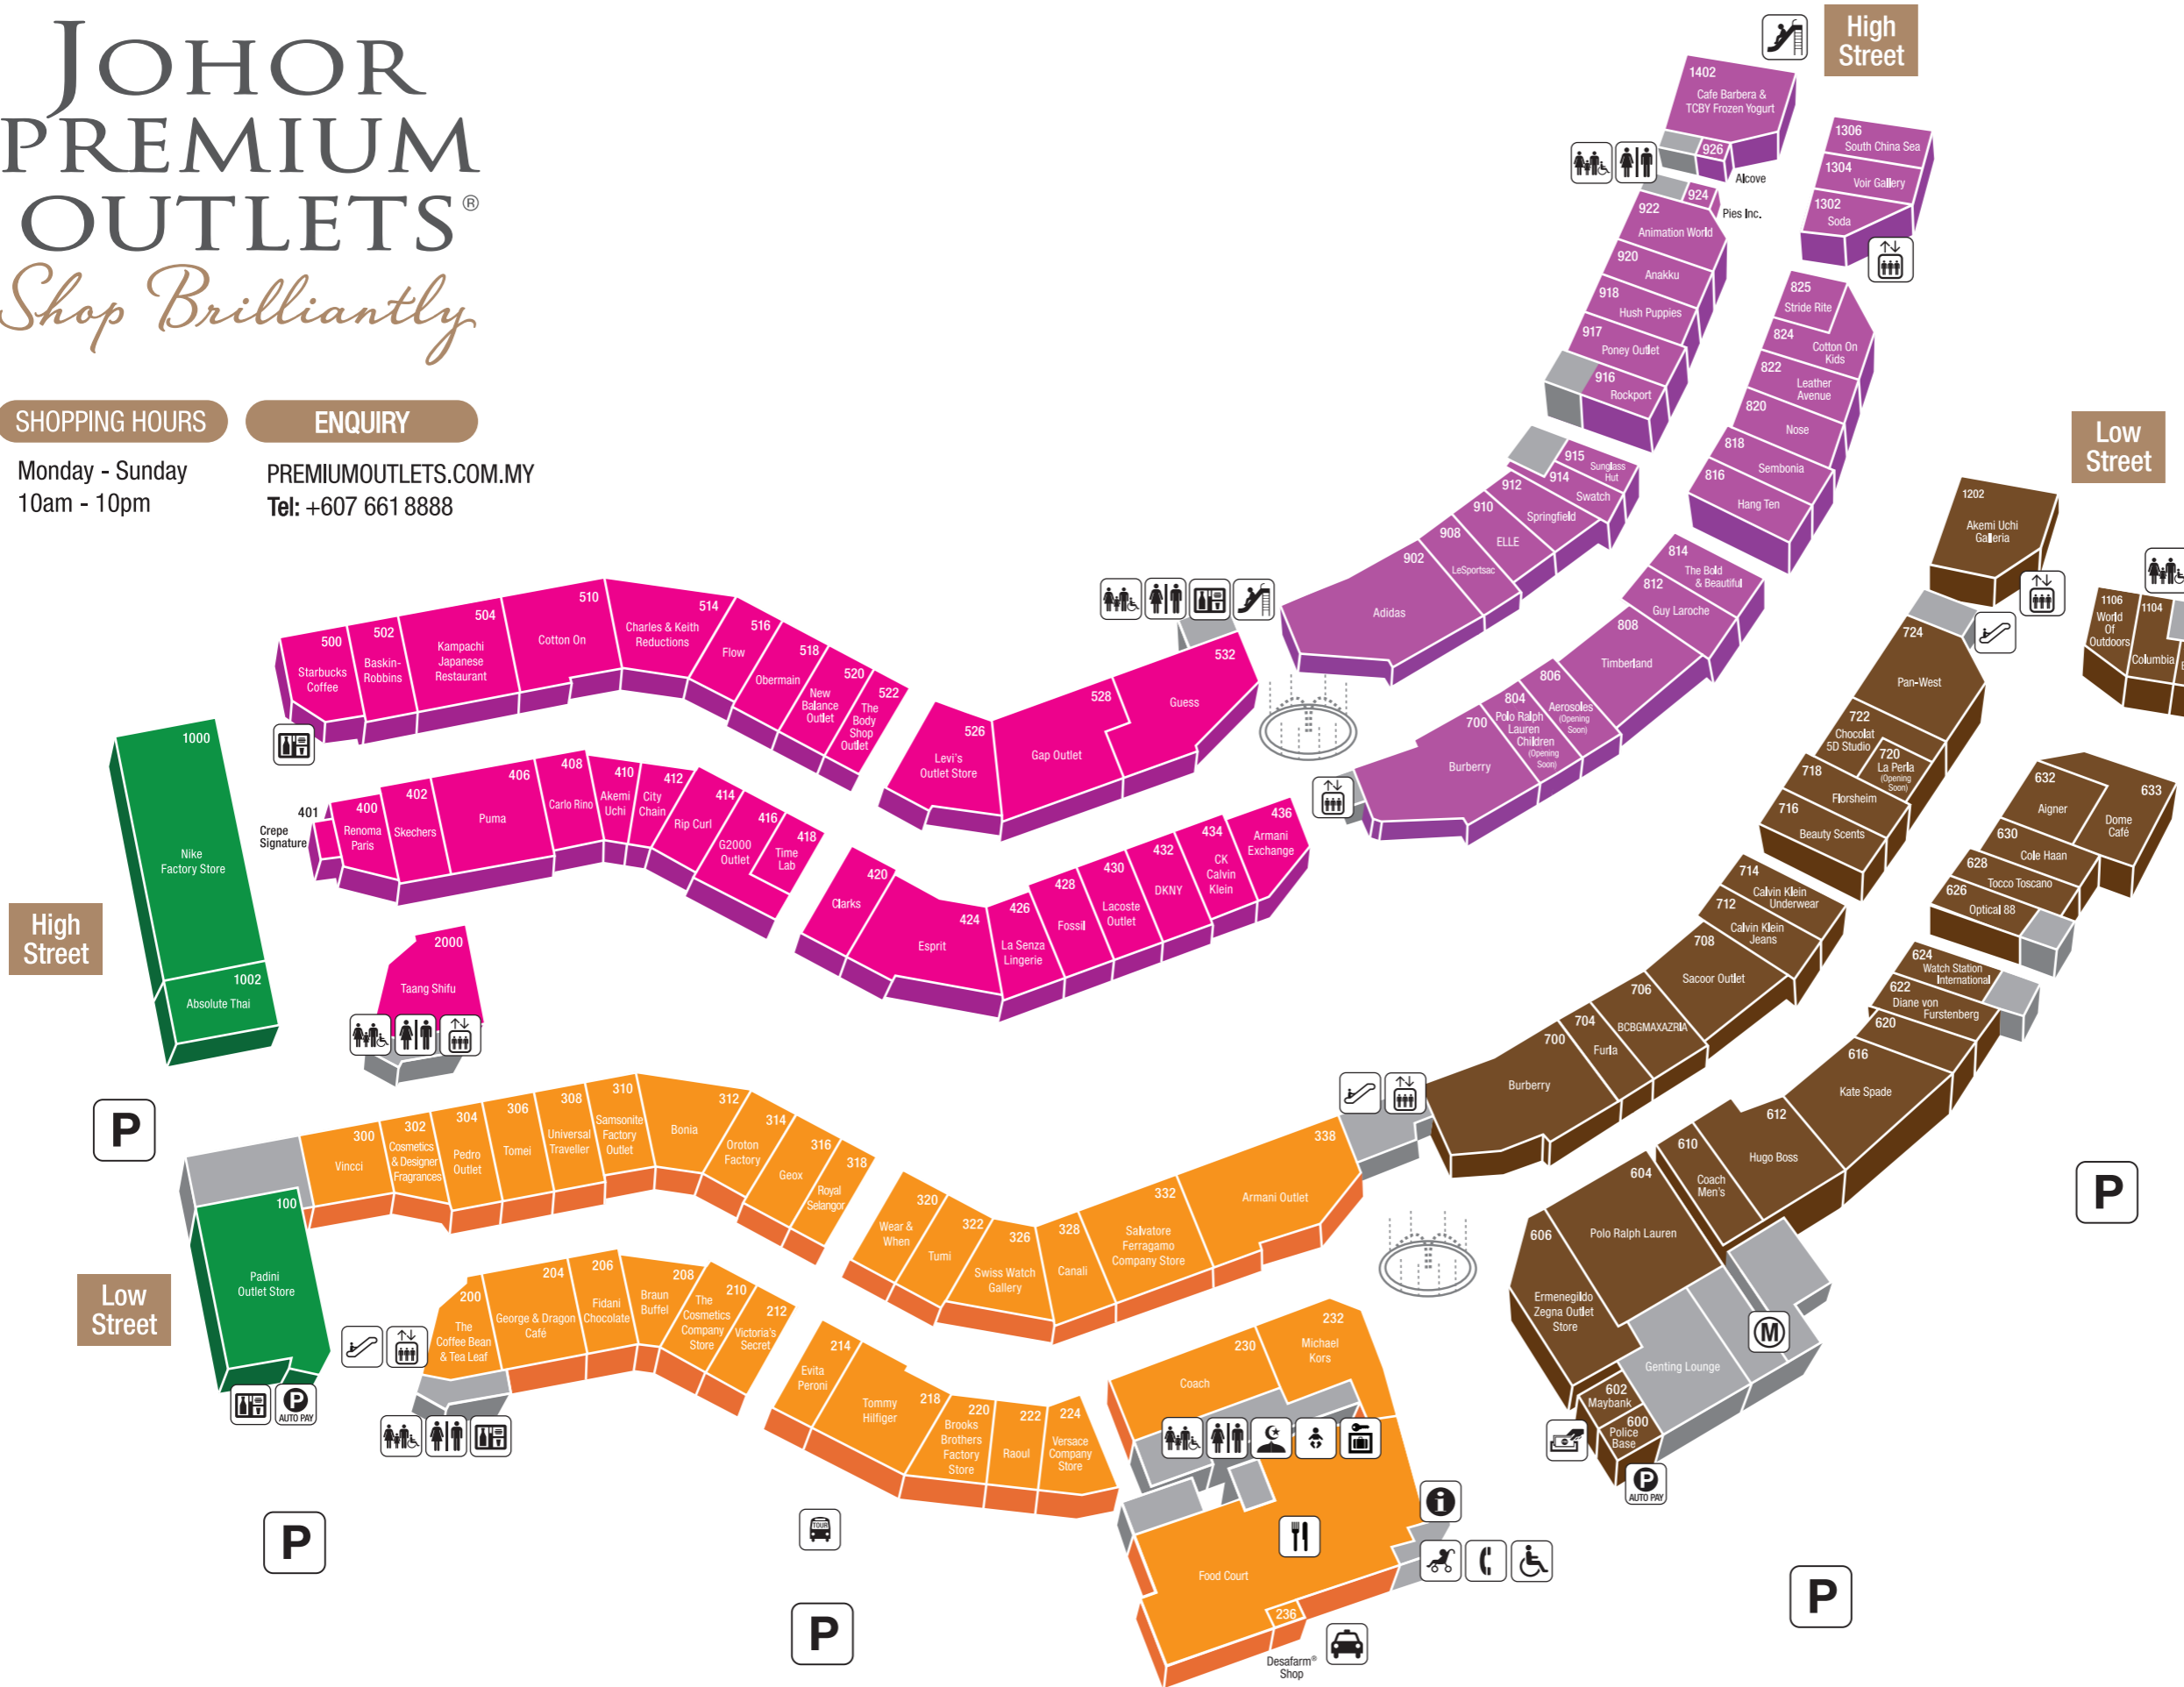

JOHOR PREMIUM OUTLETS®

Shop Brilliantly

SHOPPING HOURS

Monday - Sunday
10am - 10pm

ENQUIRY

PREMIUMOUTLETS.COM.MY
Tel: +607 661 8888

LEGEND

- Green Precinct
- Pink Precinct
- Yellow Precinct
- Purple Precinct
- Brown Precinct

- ATM
- Autopay Machine
- Baby Room
- Car Park
- Escalator
- Family Room
- Food Court
- Information Center
- Kid's Play Area
- Lift
- Locker Rentals
- Management Office
- Prayer Room
- Restroom
- Stroller Rentals
- Telephone
- Taxi Stand
- Tour Bus
- Vending Machine
- Wheelchairs Available