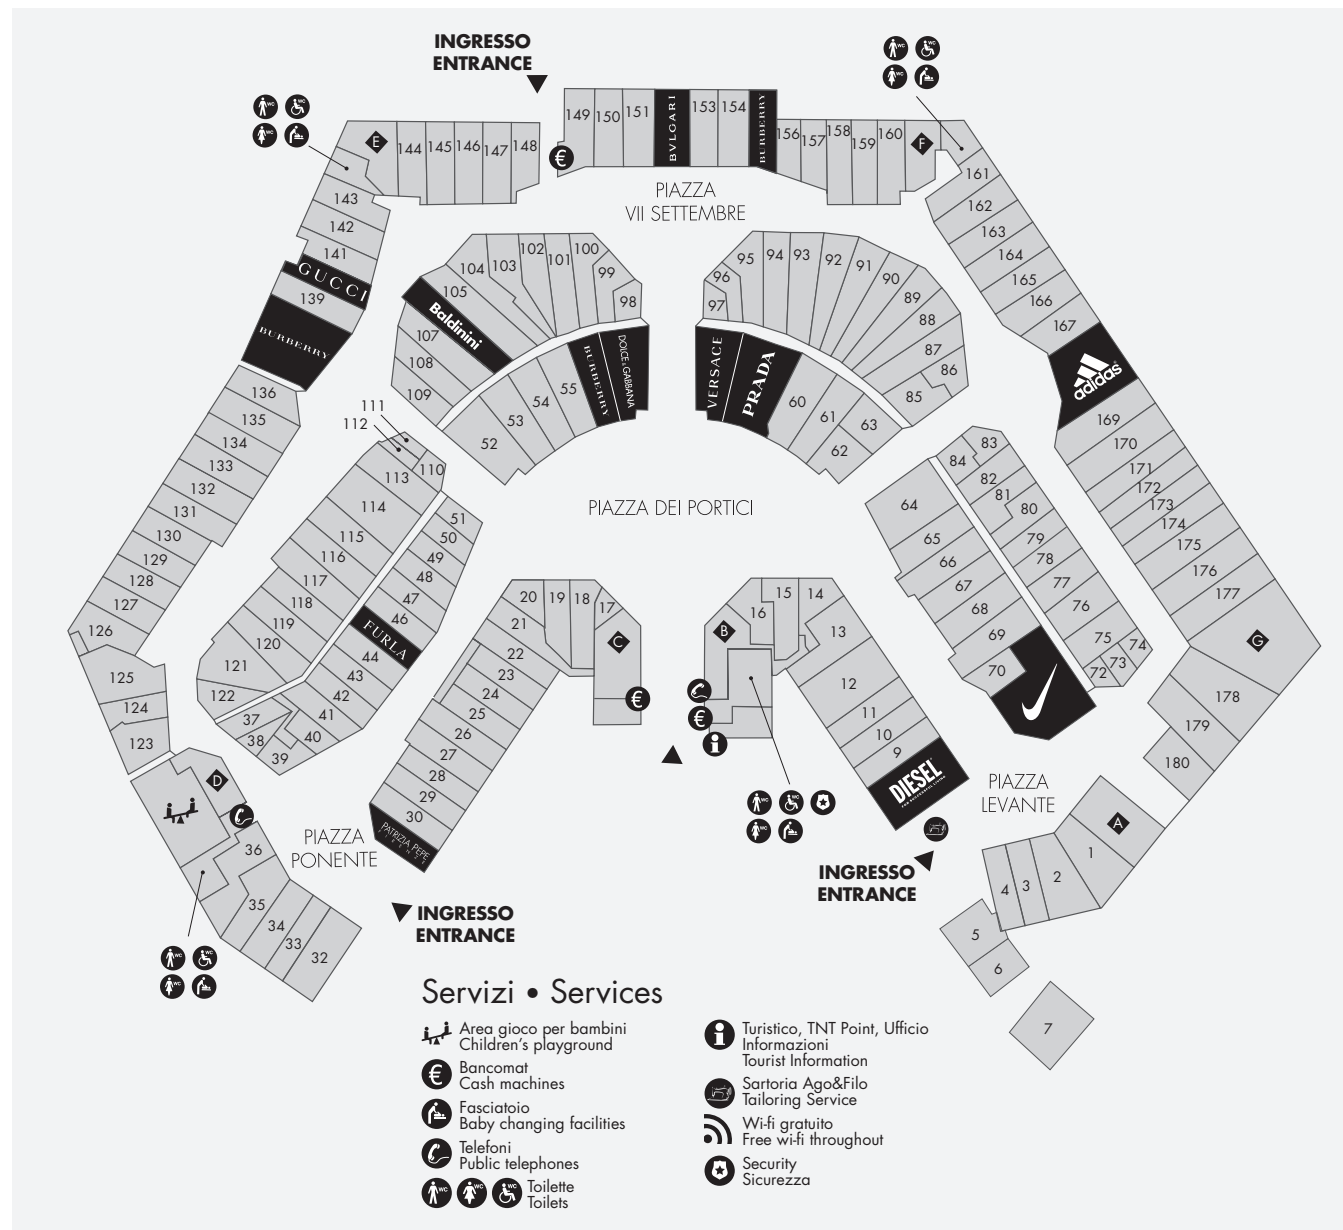

Corneliani	151
David Mayer Naman	70
Del Mare 1911	139
Desigual	5
Diesel Factory Outlet	8
Dockers	12
Dolce & Gabbana	57
Dsquared2	158
Duvetica	40
Elena Mirò	166
Elisabetta Franchi	128
Etro	54
Facis	116
Ferrari Factory Store	7
Fornarina	117
Franklin & Marshall	13
From by Vestebene	26
Gas	9
Gotelli	174
Guess	14
Guess by Marciano	119
Gutteridge	6
Hangar Eighteen	43
Harmont & Blaine	145
Henry Cotton's	100
Hugo Boss	64
Il Lanificio	80
Ixos/Malloni	143
Jeckerson	16
John Ashfield	28
Kaos	122
K-way	159
Lab by Pal Zileri	82
Lacoste	123
Lardini	175
Lee	169
Les Copains	103
Levi's	12
Liu•Jo	104
Luisa Spagnoli	131
Malloy/Boxeur des Rues	136
Manila Grace	33

Marina Militare	127
Marina Yachting	22
Massimo Rebecchi	68
Mastai Ferretti	98
McKenzy	42
MCS we the people	2
Meltin' Pot	88
M Missoni	4
Miss Sixty/Energie/Killah	10
Moncler	95
Mötivi	165
Napapijri	167
Oltre	164
Pal Zileri	19
Patrizia Pepe	31
Peuterey	93
Philipp Plein	101
Piacenza Cashmere	99
Pinko	69
Prada	59
Replay	178
Rifle Group Factory Store	34
Roberto Cavalli	61
Salvatore Ferragamo Company Store	62
Sisley	141
Stefanel	11
Store House	125
Tailor Club	148
Timberland	90
Tommy Hilfiger Woman	172
Tommy Hilfiger Man	32
Trussardi Jeans	176
Twin-Set	142
Valditaro Sartoria	46
Versace Company Store	58
V.F.G.	3
Wrangler	169

Servizi • Services

- Area gioco per bambini
  Children's playground
- Bancomat
  Cash machines
- Fasciatoio
  Baby changing facilities
- Telefoni
  Public telephones
- Toilette
  Toilets
- Turistico, TNT Point, Ufficio
  Informazioni
  Tourist Information
- Sartoria Ago&Filo
  Tailoring Service
- Wi-fi gratuito
  Free wi-fi throughout
- Security
  Sicurezza

Abbigliamento Intimo
Lingerie

Calvin Klein Underwear	48
Calzedonia/Intimissimi	24
Gallo	72
Golden Lady Store	108
La Perla Fashion Group Uomo/Donna	55

Parah 84
Triumph International 87

Abbigliamento Sportivo
Sports & Outdoor

Adidas	168
Asics	76
Bear Store	144
Freddy	135
Lotto	163

Motostore	121
Murphy & Nye	162
Nike	71
Puma	114
Salewa	115
Slam	35
Sport Store	171
Vans/Eastpack	38

Casa Home

Bassetti (C'è Bassetti)	39
Bialetti Industrie	170
Bose	81
Caleffi	77
Frette	23
Home & Cook	146
La Casa Italiana	66

Pratesi	51
Villeroy & Boch	25
Calzature & Accessori Shoes & Accessories	
Allen Edmonds	149
Baldinini	106
Bric's Store	29
Bruno Magli	129
Burberry	155
Camper	91
Coccinelle	49
Corso Roma	132
Docksteps	160
Fornarina	117
Fratelli Rossetti	60
Furla	45
Geox Outlet	30
Gucci	140
Guess Accessories	161
Kickers/Zanotti	74
Mandarina Duck	20
Michael Kors	94
Moreschi	47
Pollini	154
Saldarini-Como	109
Samsonite	18
Segue...	86
Stonefly	133
Stuart Weitzman	50
Sunglass Time	17
The Bridge	173
Timberland	90
Vicini	92
Abbigliamento Bambino Children	
Adidas	168
Benetton Outlet	89
Brums	134
Camper	91
Diesel Kid (John Galliano)	78
Dolce & Gabbana	57
Ferrari Factory Store	7

Freddy	135
Gallo	72
Il Gufo	63
K.I.D.S	177
Lacoste	123
Liu•Jo	104
McKenzy	42
Nike	71
Petit Bateau	27
Primigi Calzature	130
Replay	178
Simonetta COMING SOON	180
Store House 4-14	124
Tommy Hilfiger Kids	172
Cosmetici & Gioielleria Jewellery & Beauty	
Bliss Gioielli	111
Bottega Verde	75
Bulgari	152
Damiani	112
Kiko Make up Milano	73
L'Occitane en Provence	37
Modus Beauty Store	36
Pupa	110
Swarovski	83
Swatch	97
Punti Ristoro Food & Drinks	
Bar Panperfocaccia A	
Gazebo Bistrot B	
Burger King/Spizzico C	
Gelateria Blu Bar D	
Farinella E	
Ca'puccino F	
Lindt Bar G