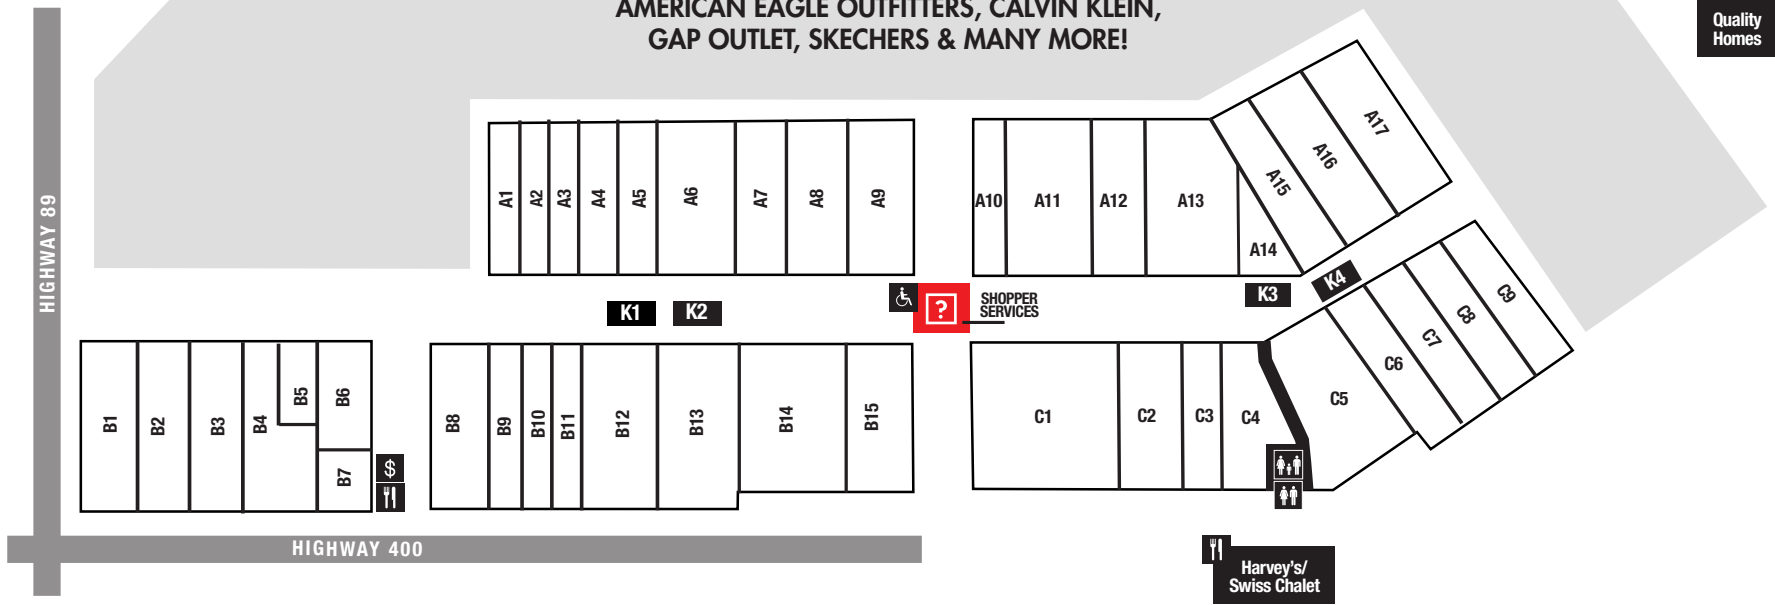

BANANA REPUBLIC FACTORY STORE, NIKE FACTORY STORE,  
 AMERICAN EAGLE OUTFITTERS, CALVIN KLEIN,  
 GAP OUTLET, SKECHERS & MANY MORE!

Quality  
Homes

| Store Name                                 | Suite | Phone                  |
|--|-------|------------------------|
| Adidas Outlet                              | C6    | (705) 458-2728         |
| Aldo                                       | B11   | (705) 458-9297         |
| Ardene                                     | A15   | (877) 606-4233<br>x091 |
| Artsmart Gallery & Framing                 | B15   | (705) 458-2327         |
| Beauty Essence                             | K1    | (514) 995-8845         |
| Bentley                                    | B5    | (705) 458-2287         |
| Coach                                      | C1    | (705) 458-8538         |
| Corningware Corelle & More                 | A13   | (705) 458-9998         |
| Crabtree & Evelyn                          | C3    | (705) 458-8420         |
| Crocs Outlet                               | A5    | (705) 458-8444         |
| Danier Leather Factory Outlet              | A12   | (705) 458-4400         |
| Fairweather Outlet                         | A8    | (705) 458-2471         |
| Fossil                                     | C7    | (705) 458-1839         |
| Harvey's / Swiss Chalet                    | D1    | (705) 458-2666         |
| Home Essentials - Black & Decker / Philips | B4    | (705) 458-2270         |
| Imperial Meats                             | B7    | (705) 458-0312         |
| Izod                                       | C2    | (705) 458-2719         |
| Jones New York                             | C9    | (705) 458-2122         |
| La Vie en Rose / Aqua Outlet               | B14   | (705) 458-1781         |
| Labels                                     | B13   | (705) 458-1137         |
| Levi's Outlet                              | B12   | (705) 458-0544         |
| Lotto Centre & Variety                     | K2    | (705) 458-2278         |
| Mexx                                       | A16   | (705) 458-9571         |
| Naturalizer                                | B9    | (705) 458-0780         |
| Nine West Shoe Studio                      | A9    | (705) 458-2563         |
| Olsen Europe Outlet                        | A2    | (705) 458-2282         |
| Oxford Mills Factory Outlet                | B2    | (705) 458-2442         |
| Paderno Kitchen Store                      | C4    | (705) 458-2197         |